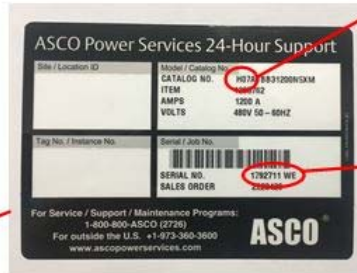

All units affected by this offer safety notice will have a catalog number that begins with the letter H or P

Example Serial Number Formats:
123456 WE
123456-001 RE
1234567 RE
1234567-003 WE

All units affected by this offer safety notice will have a serial number that begins with seven digits listed on Attachment 3.

Illustration 1b – Alternate method, Identifying your product using the ASCO module ID label. This may be required if the original service label was damaged or if the switch was purchased through a third party packager.

⚠ DANGER

HAZARD OF ELECTRIC SHOCK, EXPLOSION, OR ARC FLASH
Review Attachment 2 before proceeding with identification.
Failure to follow these instructions will result in death or serious injury.

Locate Product ID Label, depending on Model it may be located on the upper left coil frame or the lower right phenolic base.