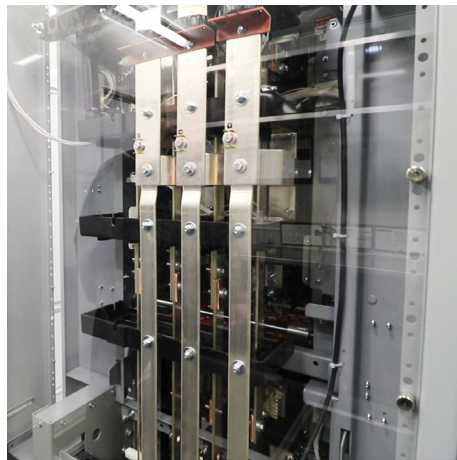

ASCO products improve reliability, increase efficiency, and streamline compliance. Our new Product Demonstration Trailer shows how.

The trailer is equipped with an ASCO 600-amp 7000 Series H-Frame Isolation Bypass Transfer Switch. View its design; operate, bypass, and isolate the transfer switch; and evaluate the working controller and Touch Display Interface.

Look through the transparent rear to evaluate construction, inspect buswork and cable lugs, and assess cable routing options. It's the perfect vantage point to see ASCO quality throughout!

Inspect ASCO's industry-leading transfer switch mechanism and observe its operation. View the component and wiring details that help make ASCO switches the reliable choice.

PowerQuest® Simulator

Experience ASCO products in our interactive 3D Hospital and Data Center displays. Monitor and operate devices using the ASCO Critical Power Management System. Visualize real-time equipment status on one-line diagrams and use Playback and Simulation tools that ease predicative and forensic analyses.

Load Banks and Sigma Hand-held Control

View and operate rugged ASCO Load Banks and Sigma load bank control systems. Learn how load banks facilitate testing, increase compliance, and correct power conditions.