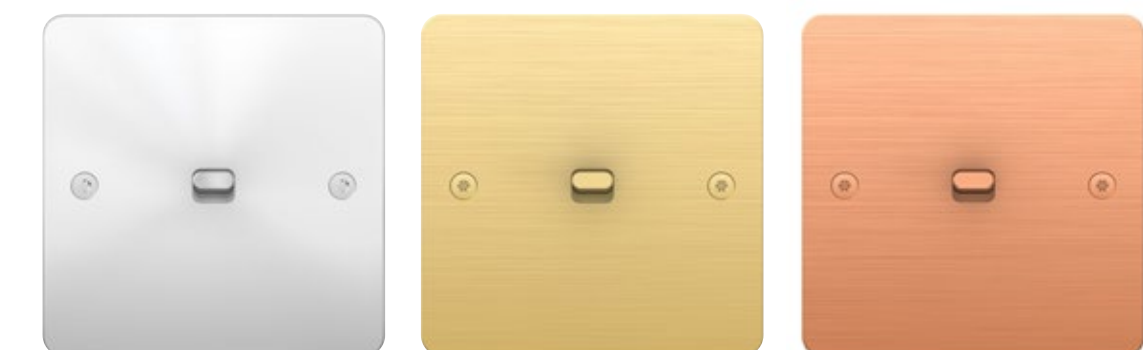

86mm (h) x 86mm (w) x 32mm (d)

Life Is On

Schneider
Electric