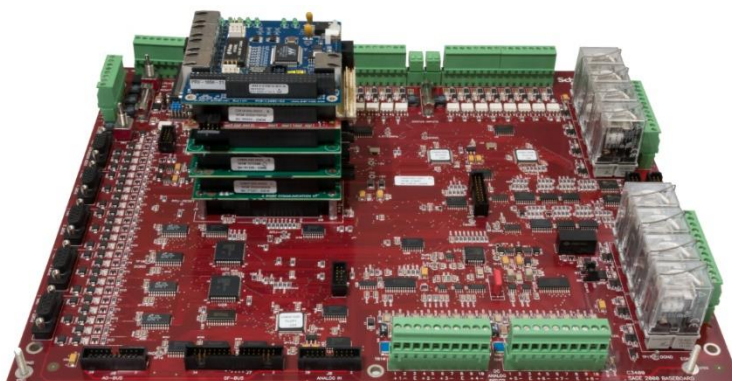

SAGE RTU Product Line California Proposition 65

Version : 2.0
Date : 09-Aug-2018

Identification

Product name:	SAGE RTU Product Line
References involved:	C3400 (SAGE 2400), C3800 (3030 M), C3700 (SAGE 1410), C3500 (SAGE 1430), C3600 (SAGE 1450), C3810 (LANDAC II), C3812 (SAGE 4400), C3414, C3132, C3133, C3140, C3230, C3231, C3232, C3233, C3235, C3241, C3243, C3244, C3247, C3248, C3263, C3320, C3321, C3322, C3330, C3360, C3429, C3430, C3432, C3437, C3438, C3476, C3831, C3835, C3861, C3439, C3442, C3443, C3444, C3445, C3446, C3447, C3448, C3449, C3450, C3451, C3452, C3453, C3454, C3455, C3456, C3457, C3459, C3460, C3462, C3464, C3465, C3466, C3467, C3468, C3469, C3470, C3471, C3472, C3473, C3474, C3475, C3477, C3478, C3479, C3480, C3481, C3482, C3484, C3485, C3486, C3487, C3488, C3489, C3490, C3491, C3492, C3493, C3494, C3495, C3530, C3532, C3534, C3550, C3551, C3552
Country - State	USA - California