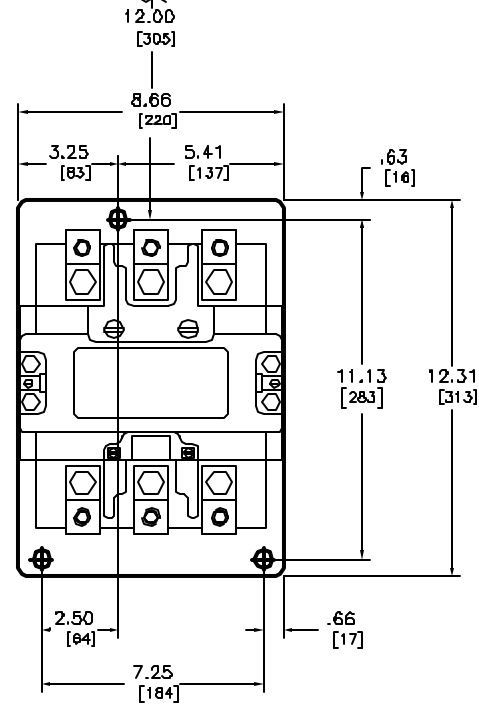

NEMA SIZE 4 CONTACTOR
3-POLE POLYPHASE - 600 VAC, 50-60 HZ

COIL VOLTAGE CODE (1)	VOLTAGE	
	60 HZ	50 HZ
V02	120	110
V08	208	-
V03	240	220
V06	480	440
V07	600	550
V99	SPECIFY	SPECIFY

ELECTRICAL CLEARANCE/WIRE BENDING SPACE

MINIMUM TO WALL OR BARRIER TO INSURE ADEQUATE
WIRE BENDING SPACE TO LUG SURFACE WHEN
MINIMUM TO WALL OR BARRIER TO INSURE ADEQUATE

Catalog Number: B502-SG02(1)
 Ratings: SEE CHART
 UL File/CCN: E78351/NLX
 CSA File/Class: LR80905/3211 0
 Meets Standards: -
 Weight: 45.80 lbs
 Wire Size: POWER - #4-500MCM | CONTROL - #16-#12
 Terminal torque: 375 LB-IN
 Mounting Hwd.: (3) 1/2" screws

DUAL DIMENSIONS: INCHES
MILLIMETERS

NEMA SIZE 5 CONTACTOR
CLASS B502 TYPE SG02(1)

DWG# E0300701-01
NO.