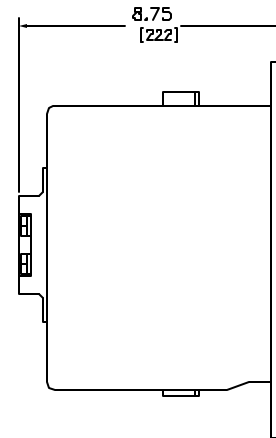

NEMA SIZE 4 CONTACTOR
3-POLE POLYPHASE - 600 VAC, 50-60 HZ

COIL VOLTAGE CODE (1)	VOLTAGE	
	60 HZ	50 HZ
V02	120	110
V08	208	-
V03	240	220
V06	480	440
V07	600	550
V99	SPECIFY	SPECIFY

ELECTRICAL CLEARANCE/WIRE BENDING SPACE

MINIMUM TO WALL OR BARRIER TO INSURE ADEQUATE
WIRE BENDING SPACE TO LUG SURFACE WHEN
MINIMUM TO WALL OR BARRIER TO INSURE ADEQUATE

Catalog Number: B502-SG02(1)
 Ratings: SEE CHART
 UL File/CCN: E78351/NLX
 CSA File/Class: LR80905/3211 0
 Meets Standards: -
 Weight: 45.80 lbs
 Wire Size: POWER - #4-500MCM | CONTROL - #16-#12
 Terminal torque: 375 LB-IN
 Mounting Hwd.: (3) 1/2" screws

DUAL DIMENSIONS: INCHES
MILLIMETERS

NEMA SIZE 5 CONTACTOR
CLASS B502 TYPE SG02(1)

DWG# E0300701-01
NO.