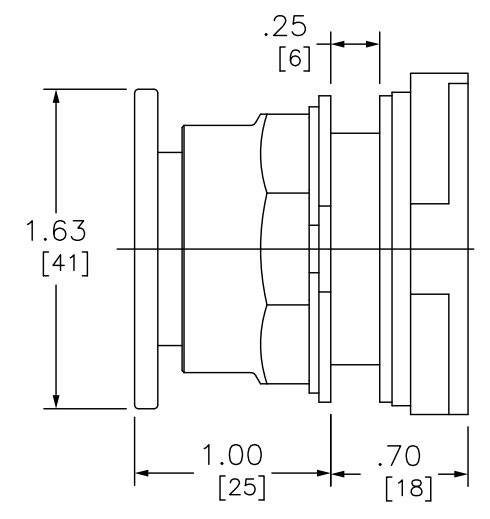

TOP

SIDE

CATALOG# 9001KR9R

DUAL DIMENSIONS: INCHES
MILLIMETERS

30MM PUSH-PULL OPERATOR RED KNOB
9001KR9R

DWG# 9001KR9R
NO.