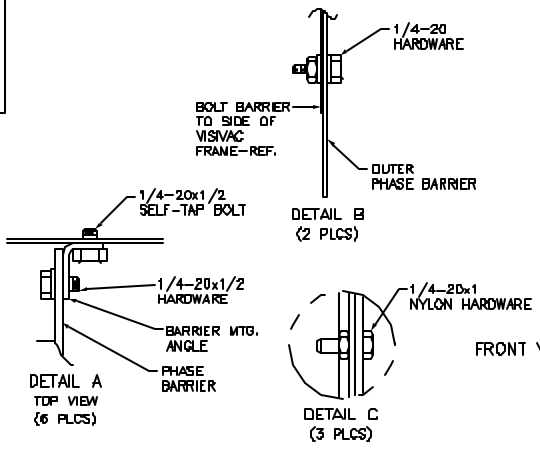

- BARRIER KIT INCLUDES:**
1. BARRIERS (4)
 2. AUX. BARRIER (1)
 3. TREADED RODS 26.75/[1800] LG. (2)
 4. TUBE SPACERS, LONG (2)
 5. TUBE SPACERS, SHORT (4)
 6. HARDWARE

FRONT VIEW

RIGHT SIDE

OUTLINE
BARRIER KIT
FUSED
OEM
VISI/VAC "VC"

DWG# 48119-750
NO.